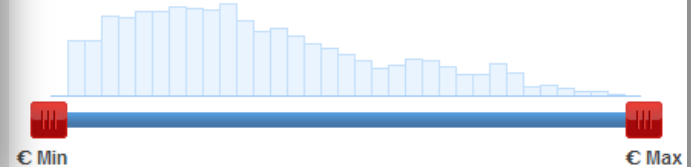

# Taking it a Step Further with

Food: **14** and up

Decor: **9** and up

Service: **0** and up

Cost: **\$100** and below

Click and Drag the Red Sliders below to select your **Min** and **Max** Price Range.

THE HOME DEPOT