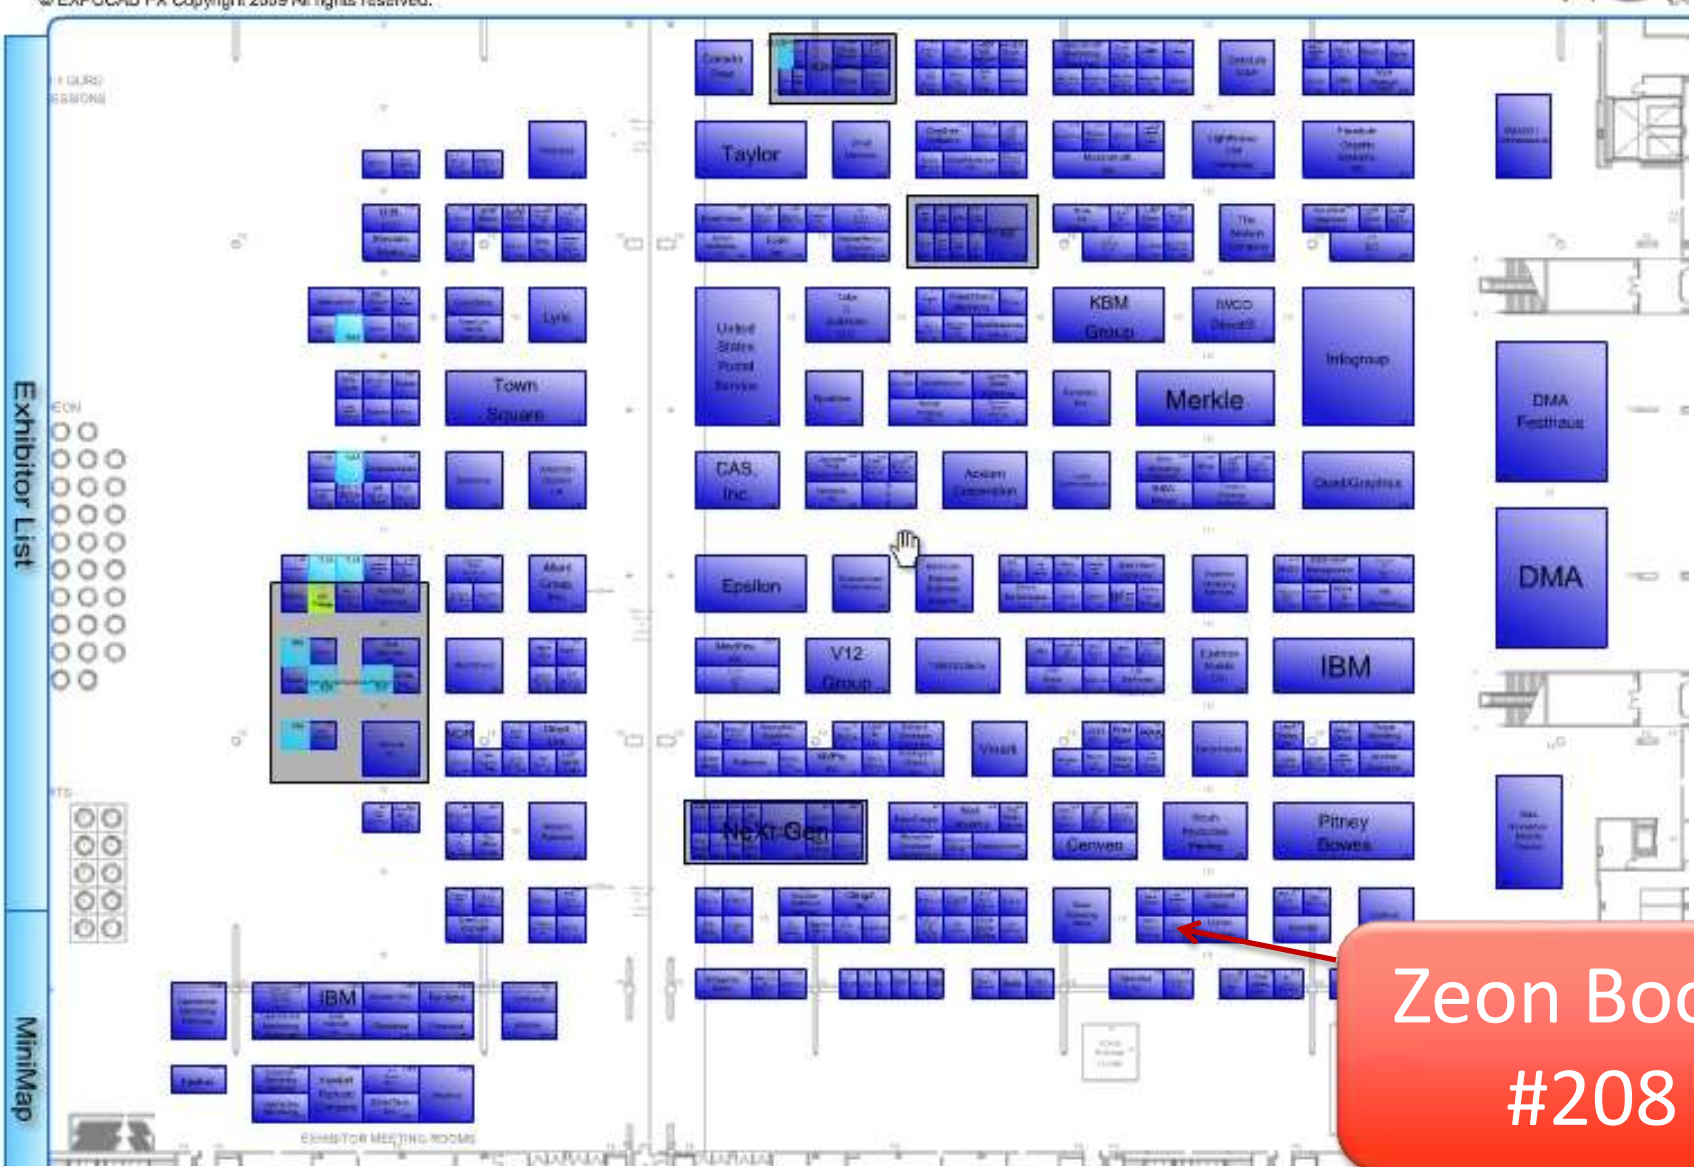

# Visit Zeon Solutions – DMA Booth 208

EXHIBITOR LIST. Copyright 2008. All rights reserved.

**Zeon Booth #208**